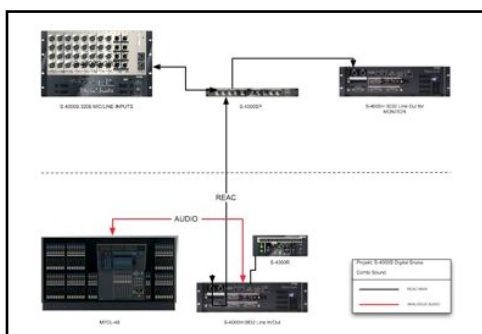

Combi Sound

www.combisound.dk

Installed Products

- 2 x S-4000S 32x08 Modular Stage rack
- 2 x S-4000S 08x32 FOH rack
- 2 x S-4000R Remote Control
- 1 x S-4000SP

System Integration

Introduction

Combi Sound is a Rental Company, based outside of Skanderborg in Jutland, Denmark. Apart from the rental side of the business, they are also having a sales department, that can assist costumers with both small and large solutions, when it comes to choosing the right gear.

System

In order to have the most flexible solution, the S-4000 systems are used as two separate systems. In this way they can be used with two smaller consoles or be joint together, when larger channel count s are needed. The FOH racks are mounted with analogue multi-core plugs, for easy and fast setup.

Point of Selection

Karsten Dalsgaard, Owner

After several tests of the S-4000 Digital Snake system, we decided to purchase two systems.

Because we are doing many kind of jobs, from small AV productions to large scale concerts and festivals, they systems fits very nicely with our current line-up of analogue and digital consoles.

The ease of use and good sound quality, was two of the reasons to choose the S-4000 systems.